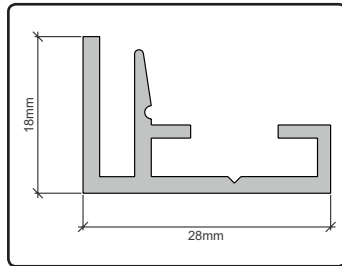

Compatible parts:

- Spirit-TEX Gripper
- Silicone Bead
- Connector plates