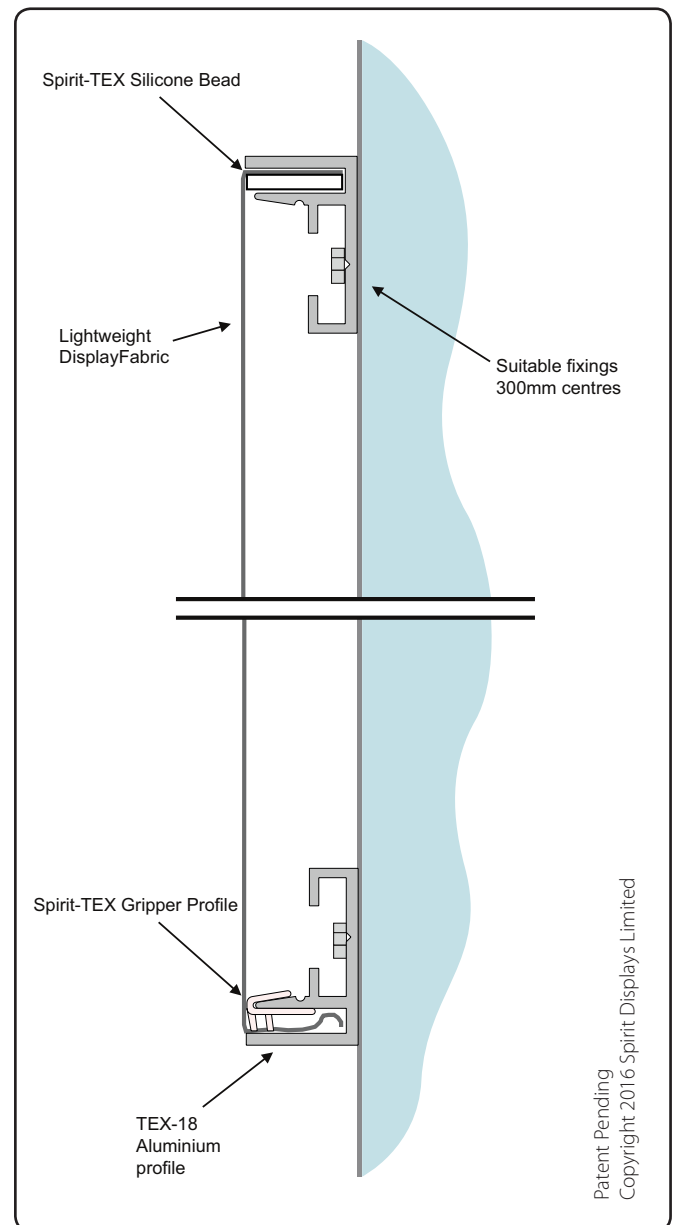

TEX-18

- ✓ A versatile profile for use on a wide variety of wall surfaces
- ✓ Lightweight and cost-effective
- ✓ Ideal for fixing and tensioning most lightweight textiles¹
- ✓ Suitable for installing large non-illuminated fabrics²

Specifications

Material:

Aluminium 6063 T6

Dimensions:

Width : 28mm
 Height : 18mm
 Length : 3060mm

Finish:

- Anodised
- Stock powder coat

Specials:

Contact us

Compatible parts:

- Spirit-TEX Gripper
- Silicone Bead
- Connector plates

Example Fitting

Patent Pending
 Copyright 2016 Spirit Displays Limited

¹ For further information, refer to our list of materials which we have evaluated for use with Spirit-TEX.
² Please ensure Spirit-TEX is a suitable solution for the specific application, the site and other local conditions.