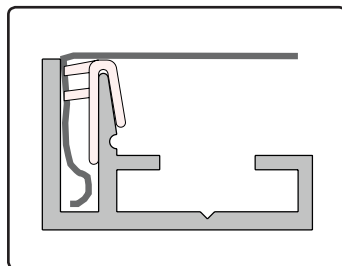

Compatible parts:

- Spirit-TEX Gripper
- Silicone Bead
- Connector plates