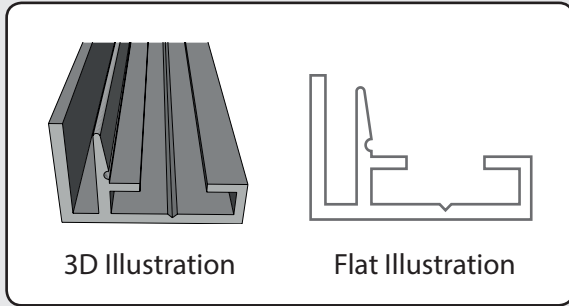

TEX-18

- ✓ A versatile profile for use on a wide variety of wall surfaces
- ✓ Lightweight and cost-effective
- ✓ Ideal for fixing and tensioning most lightweight textiles¹
- ✓ Suitable for installing large non-illuminated fabrics²

Specifications

Material:

Aluminium 6063 T6

Dimensions:

Width : 28mm
 Height : 18mm
 Length : 3060mm

Finish:

- Anodised
- Stock powder coat

Specials: