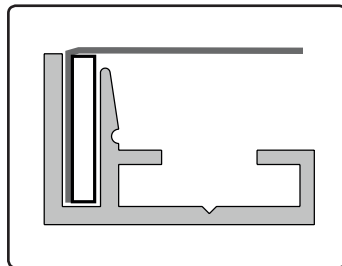

Compatible parts:

- Spirit-TEX Gripper
- Silicone Bead
- Connector plates