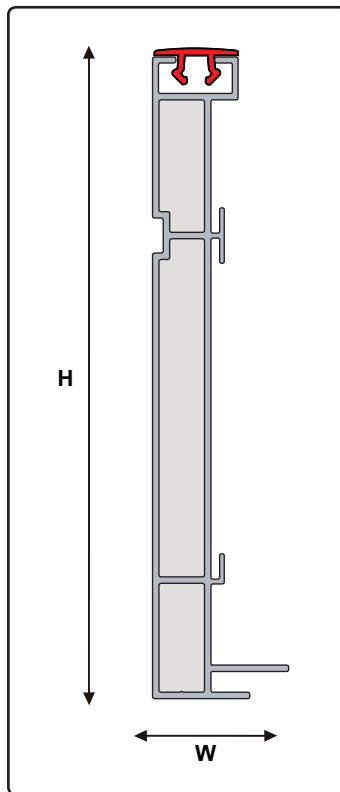

Spirit-LITE 165-STD

- ✓ Low-profile internally illuminated flexface lightbox
- ✓ 165mm deep accommodates various solutions
- ✓ Indoor or outdoor use¹
- ✓ Easy to assemble for self-build or as completed boxes with LED's

Specifications

Material:

Aluminium 6063 T6

Dimensions:

Width : 40mm
 Height : 165mm
 Length : 3060mm

Finish:

- Mill
- Other finishes available, subject to quantity.

Specials:

Contact us

Compatible parts:

- Snap-in tension profile

Example Fitting

Copyright 2016 Spirit Displays Limited

¹ Please ensure Spirit-Flex is a suitable solution for the specific application, the site and other local conditions.
² For further information, refer to our list of materials which we have evaluated for use with Spirit-Flex.