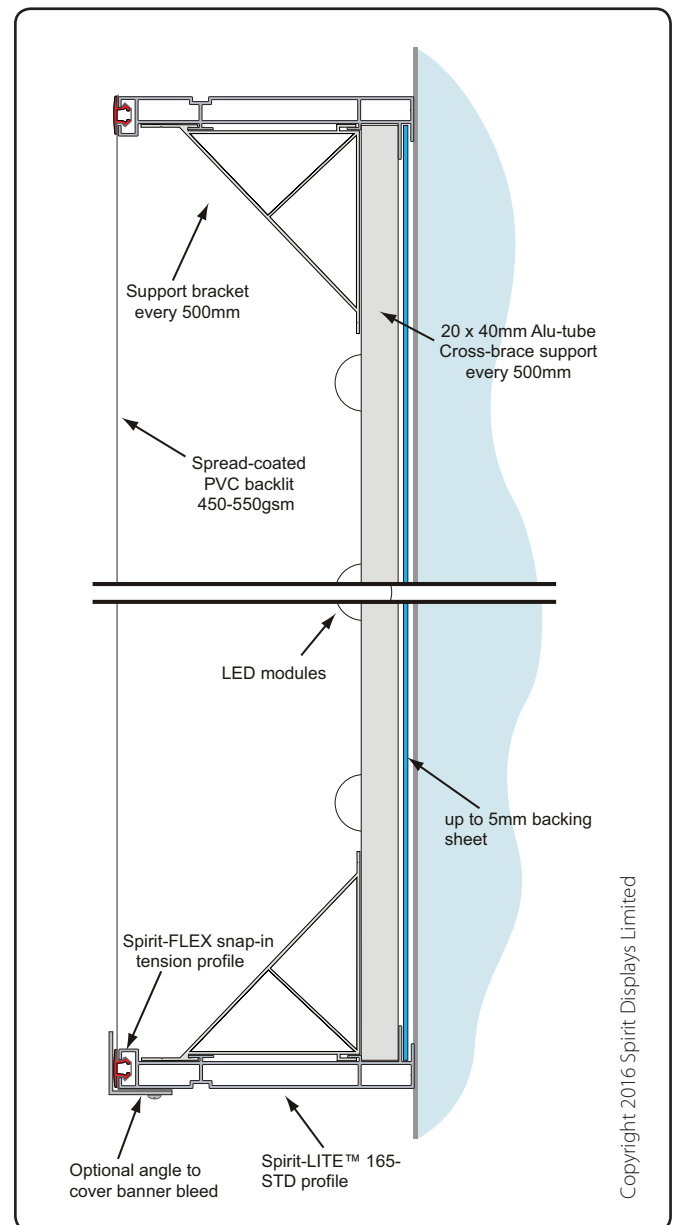

Spirit-LITE 165-STD

- ✓ Low-profile internally illuminated flexface lightbox
- ✓ 165mm deep accommodates various solutions
- ✓ Indoor or outdoor use¹
- ✓ Easy to assemble for self-build or as completed boxes with LED's

Specifications

Material:

Aluminium 6063 T6

Dimensions:

Width : 40mm
 Height : 165mm
 Length : 3060mm

Finish:

- Mill
- Other finishes available, subject to quantity.

Specials:

Contact us

Compatible parts:

- Snap-in tension profile

Example Fitting

Copyright 2016 Spirit Displays Limited

¹ Please ensure Spirit-Flex is a suitable solution for the specific application, the site and other local conditions.
² For further information, refer to our list of materials which we have evaluated for use with Spirit-Flex.